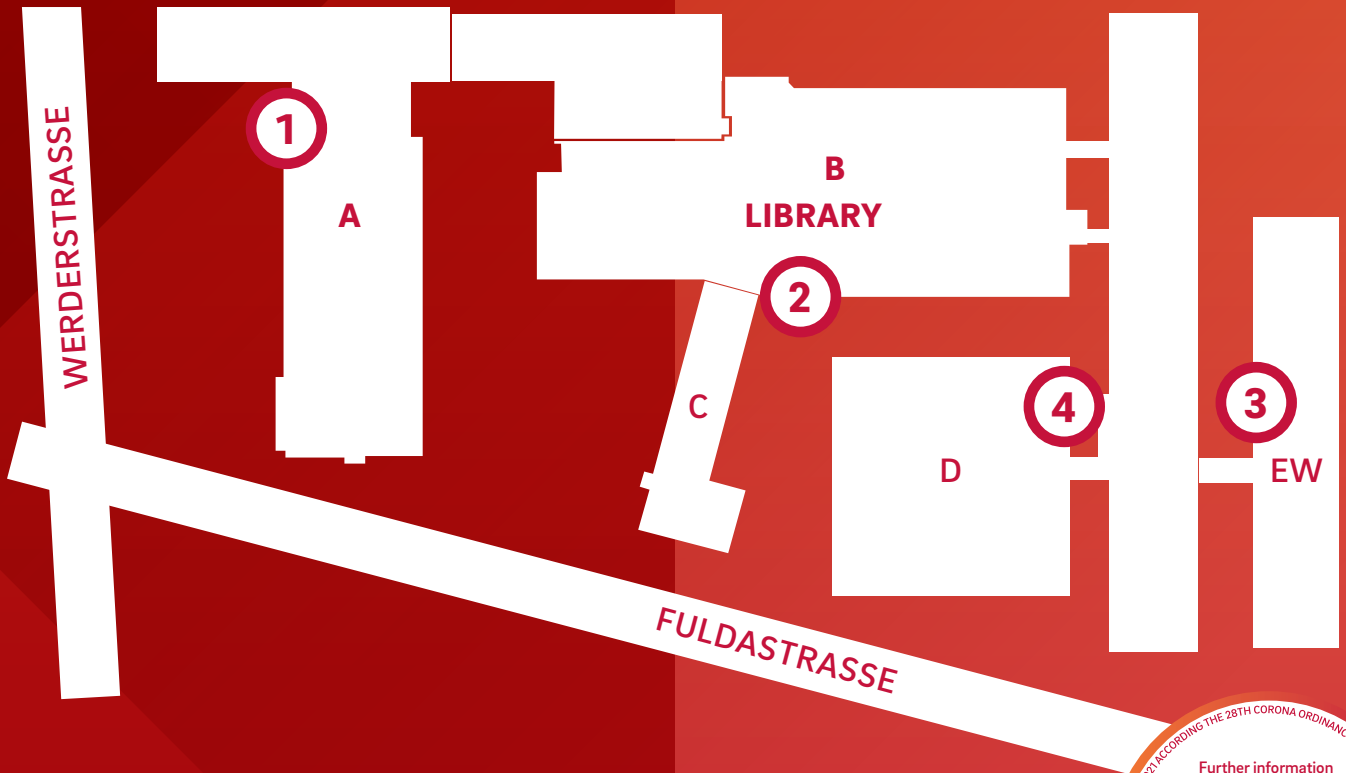

Please observe the restricted access!

CURRENT
OPENING HOURS:

→ hs-bremen.de/open

- 1 AB building
- 4 M building
- 5 SI building
- 6 E building
- 7 UB building
- 8 L building

Please observe the restricted access!

CURRENT
OPENING HOURS:

→ hs-bremen.de/open

- 1 A building
- 2 B building
- 3 EW building
- 4 D building / Canteen (Mensa)

Please observe the restricted access!

CURRENT
OPENING HOURS:

→ hs-bremen.de/open

1 Entrance 1

2 Eingang 2

Further information

→ hs-bremen.de/corona

AS OF 03.08.2021 ACCORDING TO THE 28TH CORONA ORDINANCE OF THE FREE HANSEATIC CITY OF BREMEN

Access

To enter the buildings
you need to provide proof
of one of the following: