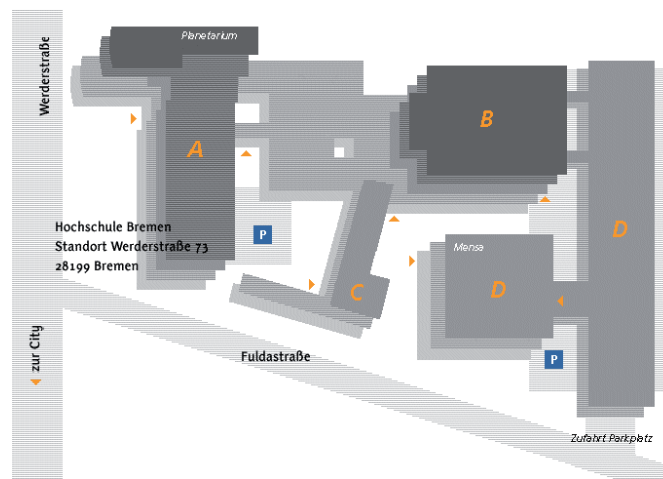

Departmental Library Economy and Nautics

Planetarium

Office of Continuing Education

Child Care (Kinderbetreuung Flummi e. V.)

Canteen and Cafeteria

Your journey

Coming from Bremerhaven (A27 / E234):

- Exit 18 (Überseestadt), follow the signs for „Airport“
- After crossing the river Weser, take first exit „Woltmershausen“
- Traffic light left side (sign: Hochschule Bremen) into Große Sortillienstraße, continue straight on
- At the end turn left into Friedrich-Ebert-Straße and then approx. 200 m turn right into Straße Franzioseck
- then immediately turn again right and continue the street (Am Werderufer) up to the end – use there parking place (announcement via intercom system).

Coming from Oldenburg, Delmenhorst (A28, B75):

- Exit „Woltmershausen“
- Traffic light left side (sign: Hochschule Bremen) into Große Sortillienstraße, continue straight on
- At the end turn left into Friedrich-Ebert-Straße and then approx. 200 m turn right into Straße Franzioseck
- then immediately turn again right and continue the street (Am Werderufer) up to the end – use there parking place (announcement via intercom system).

Coming from Hannover, Hamburg and Osnabrück (A1 / E 22):

- Take exit 56 (Bremen-Arsten), turn right, follow the sign „Bremen-Arsten“/„Bremen-Centrum“ and continue the B6 always straight on
- after approx. 5 km turn right into Friedrich-Ebert-Straße
- after approx. 1.5 km turn right into street Franzioseck
- then immediately turn again right and continue the street (Am Werderufer) up to the end – use there parking place (announcement via intercom system).

Many ways
lead to
Bremen University
of Applied Sciences

Location:
Werderstraße

If you are using public transport

If you are using private transport