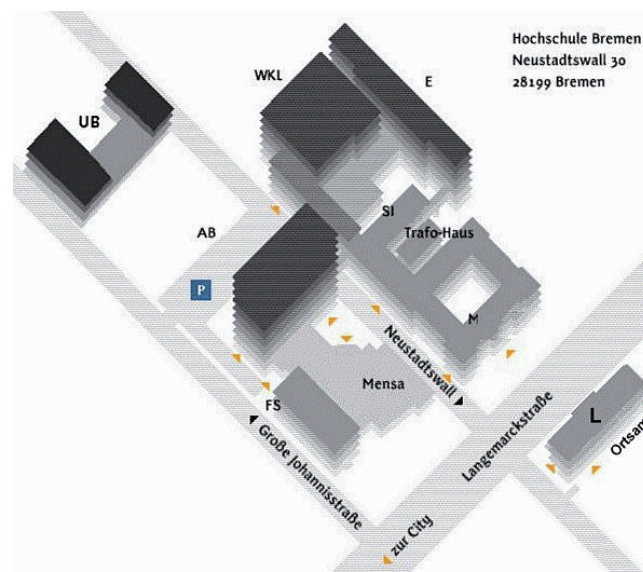

Computer Centre
Centre for Patents and Standards (Patent- und Normen-
zentrum (PNZ) (Langemarckstr. 113)
Departmental Library for Technology and Social Services
Staff Council
Women's Representative
Representative for Employees with Disabilities
General Student Committee
Psychological Counselling Centre (ptb)
(Langemarckstraße 113)

At the location Süderstraße 2 you will find

International Graduate Center (IGC) with 10 master
degree courses, mainly in Economics

Your journey

Coming from Bremerhaven (A27 / E234):

- Exit 18 (Überseestadt), follow the signs for „Airport“
- After crossing the river Weser, take first exit „Woltmershausen“
- Traffic light left side (sign: Hochschule Bremen) into Große Sortillienstraße
- continue straight on to Süderstraße (corner building Wester-/ Süderstraße: IGC), turn to the right into that street
- next street to the right into Große Annenstraße, then to the left into Kleine Johannisstraße
- at the end of that street drive to the opposite parking place (announcement via intercom system).

Coming from Oldenburg, Delmenhorst (A28, B75):

- Exit „Woltmershausen“
- second traffic light into Große Sortillienstraße
- continue straight on to Süderstraße (corner building Wester-/ Süderstraße: IGC), turn to the right into that street
- next street to the right into Große Annenstraße, then to the left into Kleine Johannisstraße
- at the end of that street drive to the opposite parking place (announcement via intercom system).

Many ways
lead to
Bremen University
of Applied Sciences

Location:
Neustadtswall